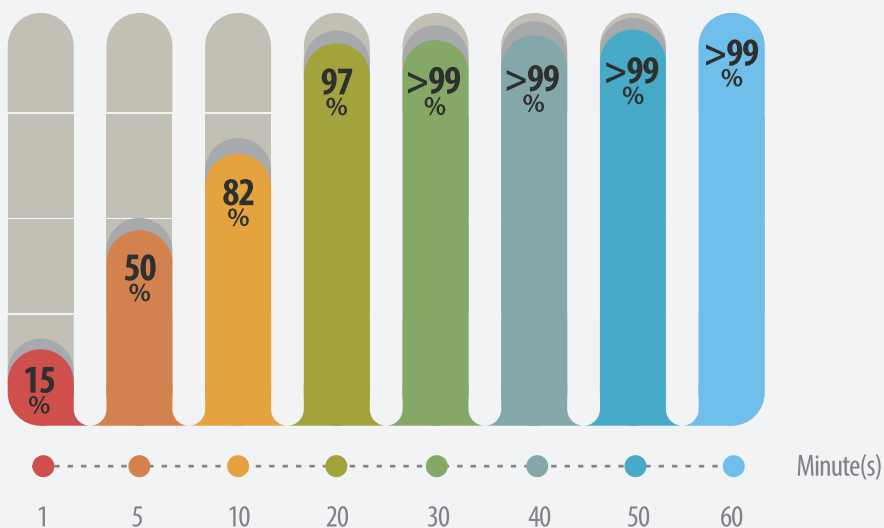

Breathe Easy. Breathe Fresh

> 99% Filtration of PM2.5 Pollutants
HEPA Air Purifier with Ionizer

KJ30FE-NV

Quad-filtration

Advanced 4-stage quad-filtration protects the family from PM2.5 pollutants, formaldehyde, bacteria, viruses, allergies, smoke, odor, pollen, mold and other harmful substances.

Certified by Shanghai Institute of Measurement and Testing Technology (SIMT)

For PM2.5 pollutants and Formaldehyde filtration.

Percentage of PM2.5 filtration

*Based on room size of 30m³

Test Report: 2014120-35-881014