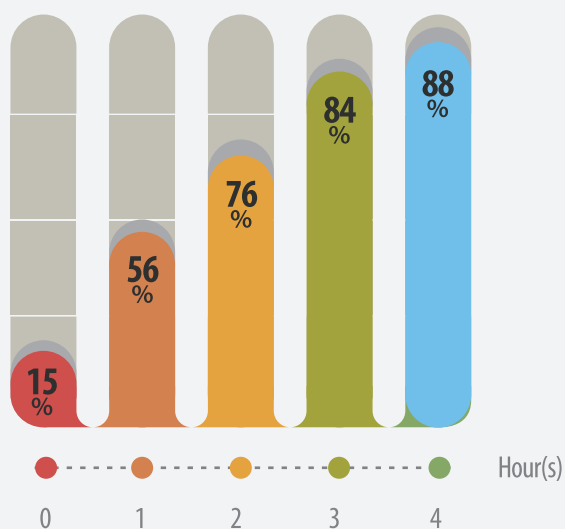

Percentage of Formaldehyde filtration

*Based on room size of 30m³

Test Report: 2014120-35-881020

检测报告

产品名称: 空气净化器
型号规格: KJ30FE-NV
委托单位: 广东美的生活电器制造有限公司
检测类别: 委托检测