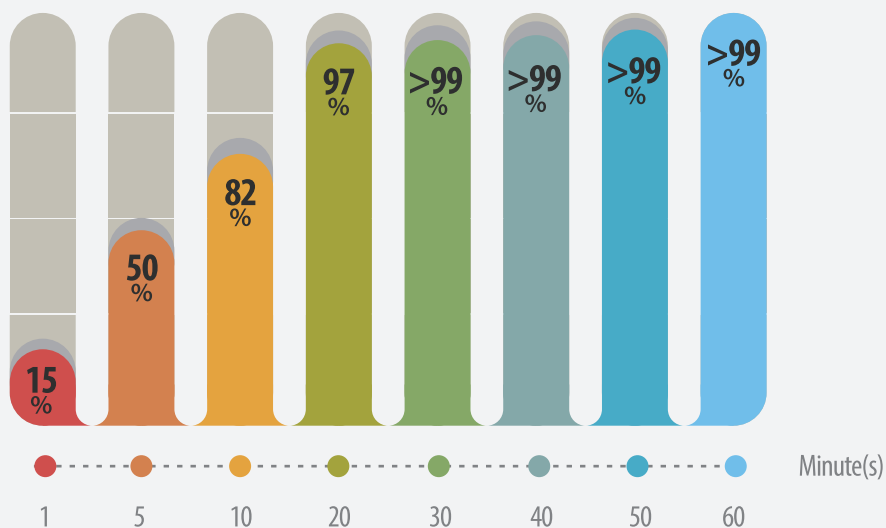

Breathe Easy. Breathe Fresh

> 99% Filtration of PM2.5 Pollutants
HEPA Air Purifier with Ionizer

KJ30FE-NV

Quad-filtration

Advanced 4-stage quad-filtration protects the family from PM2.5 pollutants, formaldehyde, bacteria, viruses, allergies, smoke, odor, pollen, mold and other harmful substances.

Certified by Shanghai Institute of Measurement and Testing Technology (SIMT)

For PM2.5 pollutants and Formaldehyde filtration.

Percentage of PM2.5 filtration

*Based on room size of 30m³

Test Report: 2014120-35-881014