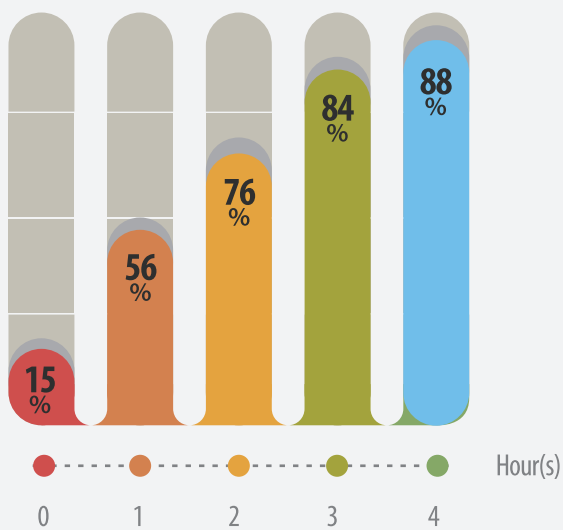

Percentage of Formaldehyde filtration

*Based on room size of 30m³

Test Report: 2014120-35-881020

检测报告

产品名称: 空气净化器
型号规格: KJ30FE-NV
委托单位: 广东美的生活电器制造有限公司
检测类别: 委托检测