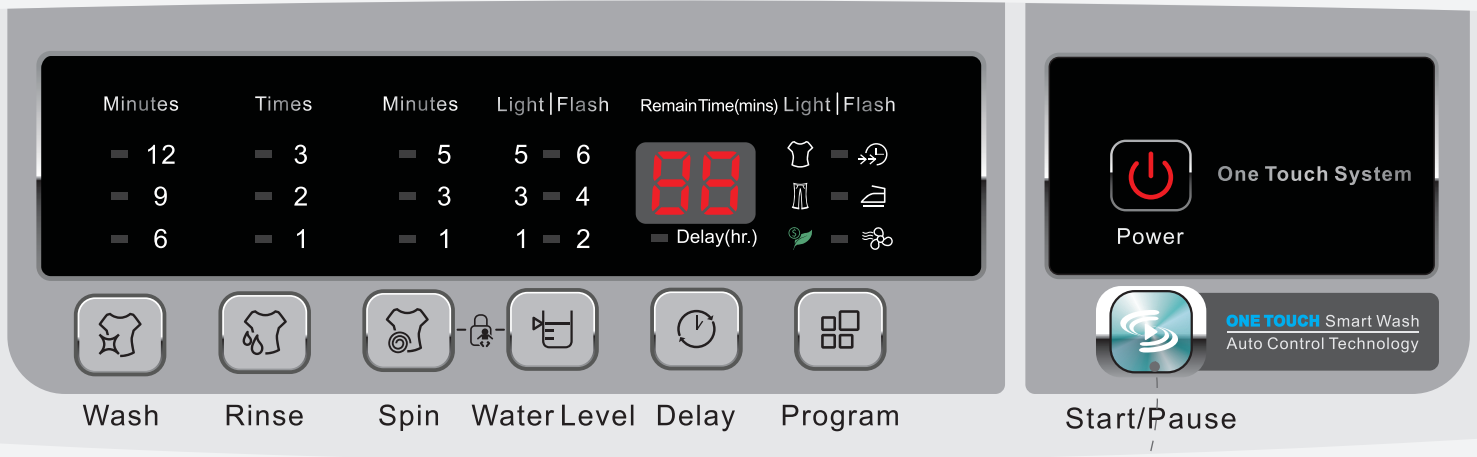

CONTROL PANEL

One Touch Wash

The washing machine handles your entire wash process automatically with just one touch of a button, saving you precious time and energy to do the things you love.

Using advanced algorithms, the washing machine calculates and determines the water level, wash type, number of rinse and spin duration independently.

WATER MAGIC CUBE

Magic Technology Anti-wrap

1

Surf Current

Effectively improves washing results by moving the clothings in a up-and-downs motion.

2

Rotating Current

Untangles the clothings by lifting them from the bottom of the drum and dispersing them in all directions.

3

Jet Spray Current

Promotes even and uniform washing results for all clothings within the drum.

SPECIFICATIONS

| | | |
|--------------------------------|------------------------------|------------------------------|
| Power & Capacity | Standard Power | 230V50HZ |
| | Singapore sell capacity(kg) | 8.6 |
| | Max water level (ltr.) | 65 |
| | Input power(watts) | 500 |
| | Volume(L) of inner tub | 59.5 |
| Material | Type of water level selector | Electronic |
| | Control panel | ABS |
| | Top lid | ABS |
| | Pulsator | PP |
| | Inner tub | STS |
| Appearance | Cabinet | Zinc-coated steel |
| | Digital display | LED |
| | Delay start | 1~48 |
| | Water level selection | 6 |
| | Cycle status lights | √ |
| Programs & Features | Number of program | 6 |
| | Tub cleaning | √ |
| | Fuzzy | √ |
| | Memory of power interrupt | √ |
| | Favorite cycle | √ |
| | 3D waterfall | √ |
| | Pulsator type | Water magic cube Pulsator |
| Safety | Magic filter | √ |
| | Child lock | √ |
| | Error alarm | √ |
| | Auto unbalancing detection | √ |
| | Auto-power off | √ |
| Noise(dB) | Closed rat-proof base | √ |
| | Wash | <72dB |
| Dimensions | Spin | <72dB |
| | Net dimensions(mm) | 575*590*950 |
| | Packaged dimensions(mm) | 630*645*1010 |
| Weight | Net | 40 |
| | Gross | 45 |