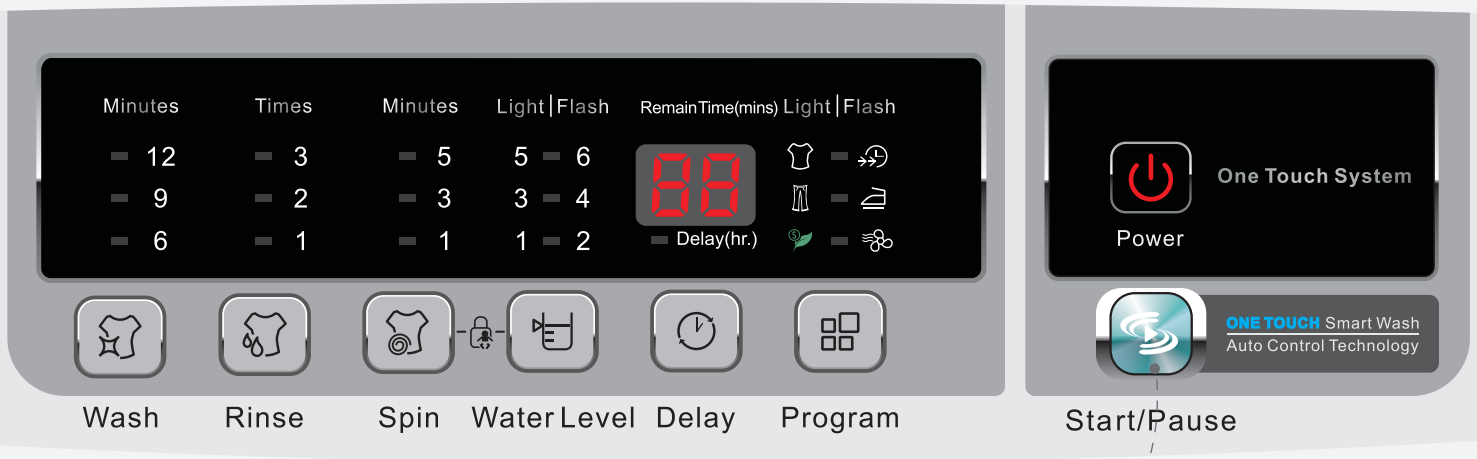

## CONTROL PANEL

### One Touch Wash

The washing machine handles your entire wash process automatically with just one touch of a button, saving you precious time and energy to do the things you love.

Using advanced algorithms, the washing machine calculates and determines the water level, wash type, number of rinse and spin duration independently.

## Surf Current

Effectively improves washing results by moving the clothings in a up-and-downs motion.

2