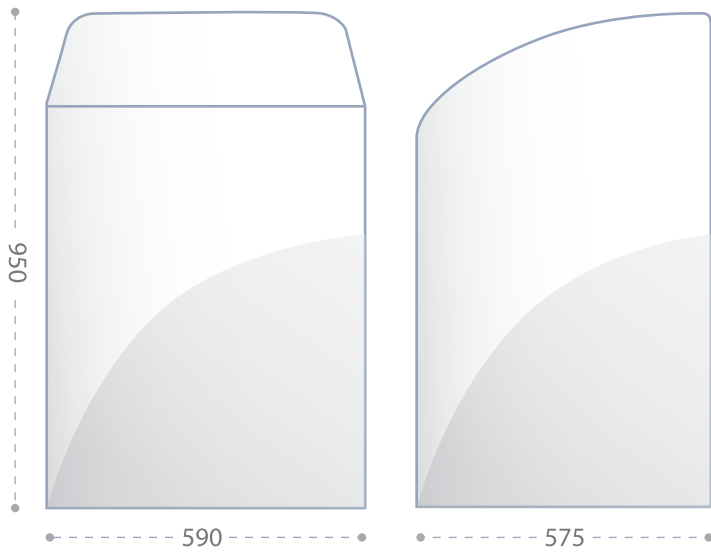

WATER MAGIC CUBE

Magic Technology Anti-wrap

1

Surf Current

Effectively improves washing results by moving the clothings in a up-and-downs motion.

2

Rotating Current

Untangles the clothings by lifting them from the bottom of the drum and dispersing them in all directions.

3

Jet Spray Current

Promotes even and uniform washing results for all clothings within the drum.

SPECIFICATIONS

| | | |
|--------------------------------|------------------------------|------------------------------|
| Power & Capacity | Standard Power | 230V50HZ |
| | Singapore sell capacity(kg) | 8.6 |
| | Max water level (ltr.) | 65 |
| | Input power(watts) | 500 |
| | Volume(L) of inner tub | 59.5 |
| Material | Type of water level selector | Electronic |
| | Control panel | ABS |
| | Top lid | ABS |
| | Pulsator | PP |
| | Inner tub | STS |
| Appearance | Cabinet | Zinc-coated steel |
| | Digital display | LED |
| | Delay start | 1~48 |
| | Water level selection | 6 |
| | Cycle status lights | √ |
| Programs & Features | Number of program | 6 |
| | Tub cleaning | √ |
| | Fuzzy | √ |
| | Memory of power interrupt | √ |
| | Favorite cycle | √ |
| | 3D waterfall | √ |
| | Pulsator type | Water magic cube Pulsator |
| Safety | Magic filter | √ |
| | Child lock | √ |
| | Error alarm | √ |
| | Auto unbalancing detection | √ |
| | Auto-power off | √ |
| Noise(dB) | Closed rat-proof base | √ |
| | Wash | <72dB |
| Dimensions | Spin | <72dB |
| | Net dimensions(mm) | 575*590*950 |
| | Packaged dimensions(mm) | 630*645*1010 |
| Weight | Net | 40 |
| | Gross | 45 |